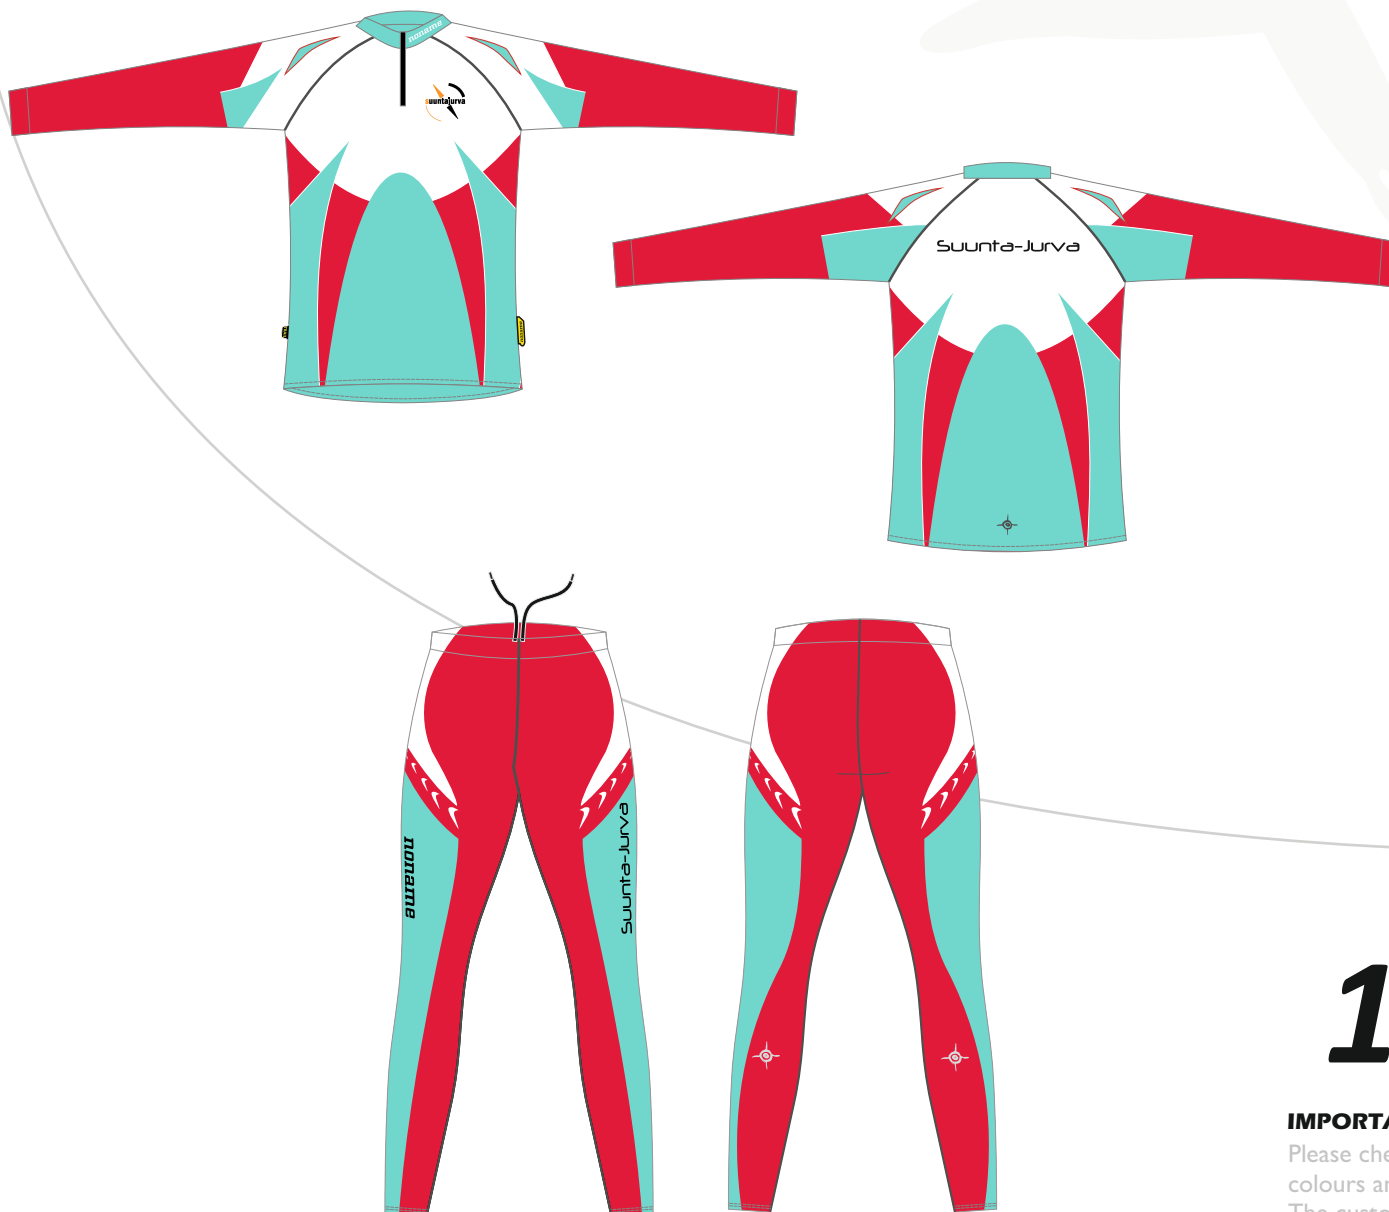

nomame

XC Racing suit unisex

Digi

First sketches

125€

IMPORTANT INFO!

Please check the designs, colours and logos carefully! The customer is ultimately responsible for a confirmed final design.