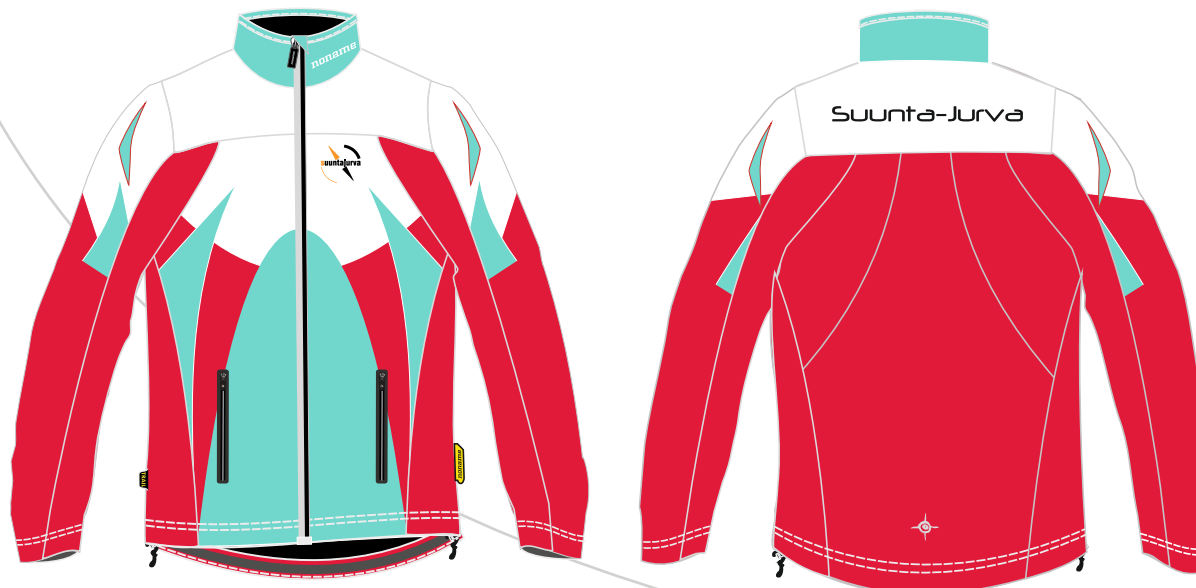

order sheet

портатив

Softshell jacket unisex

Digi

■ *First sketches*

90€

IMPORTANT INFO!

Please check the designs, colours and logos carefully!
The customer is ultimately responsible for a confirmed final design.

Softshell pants, black

Standard

- First sketches
- Corrected sketches
- Final design

70€

copyright nomade collection
NONAME

nomame

XC Racing suit unisex

Digi